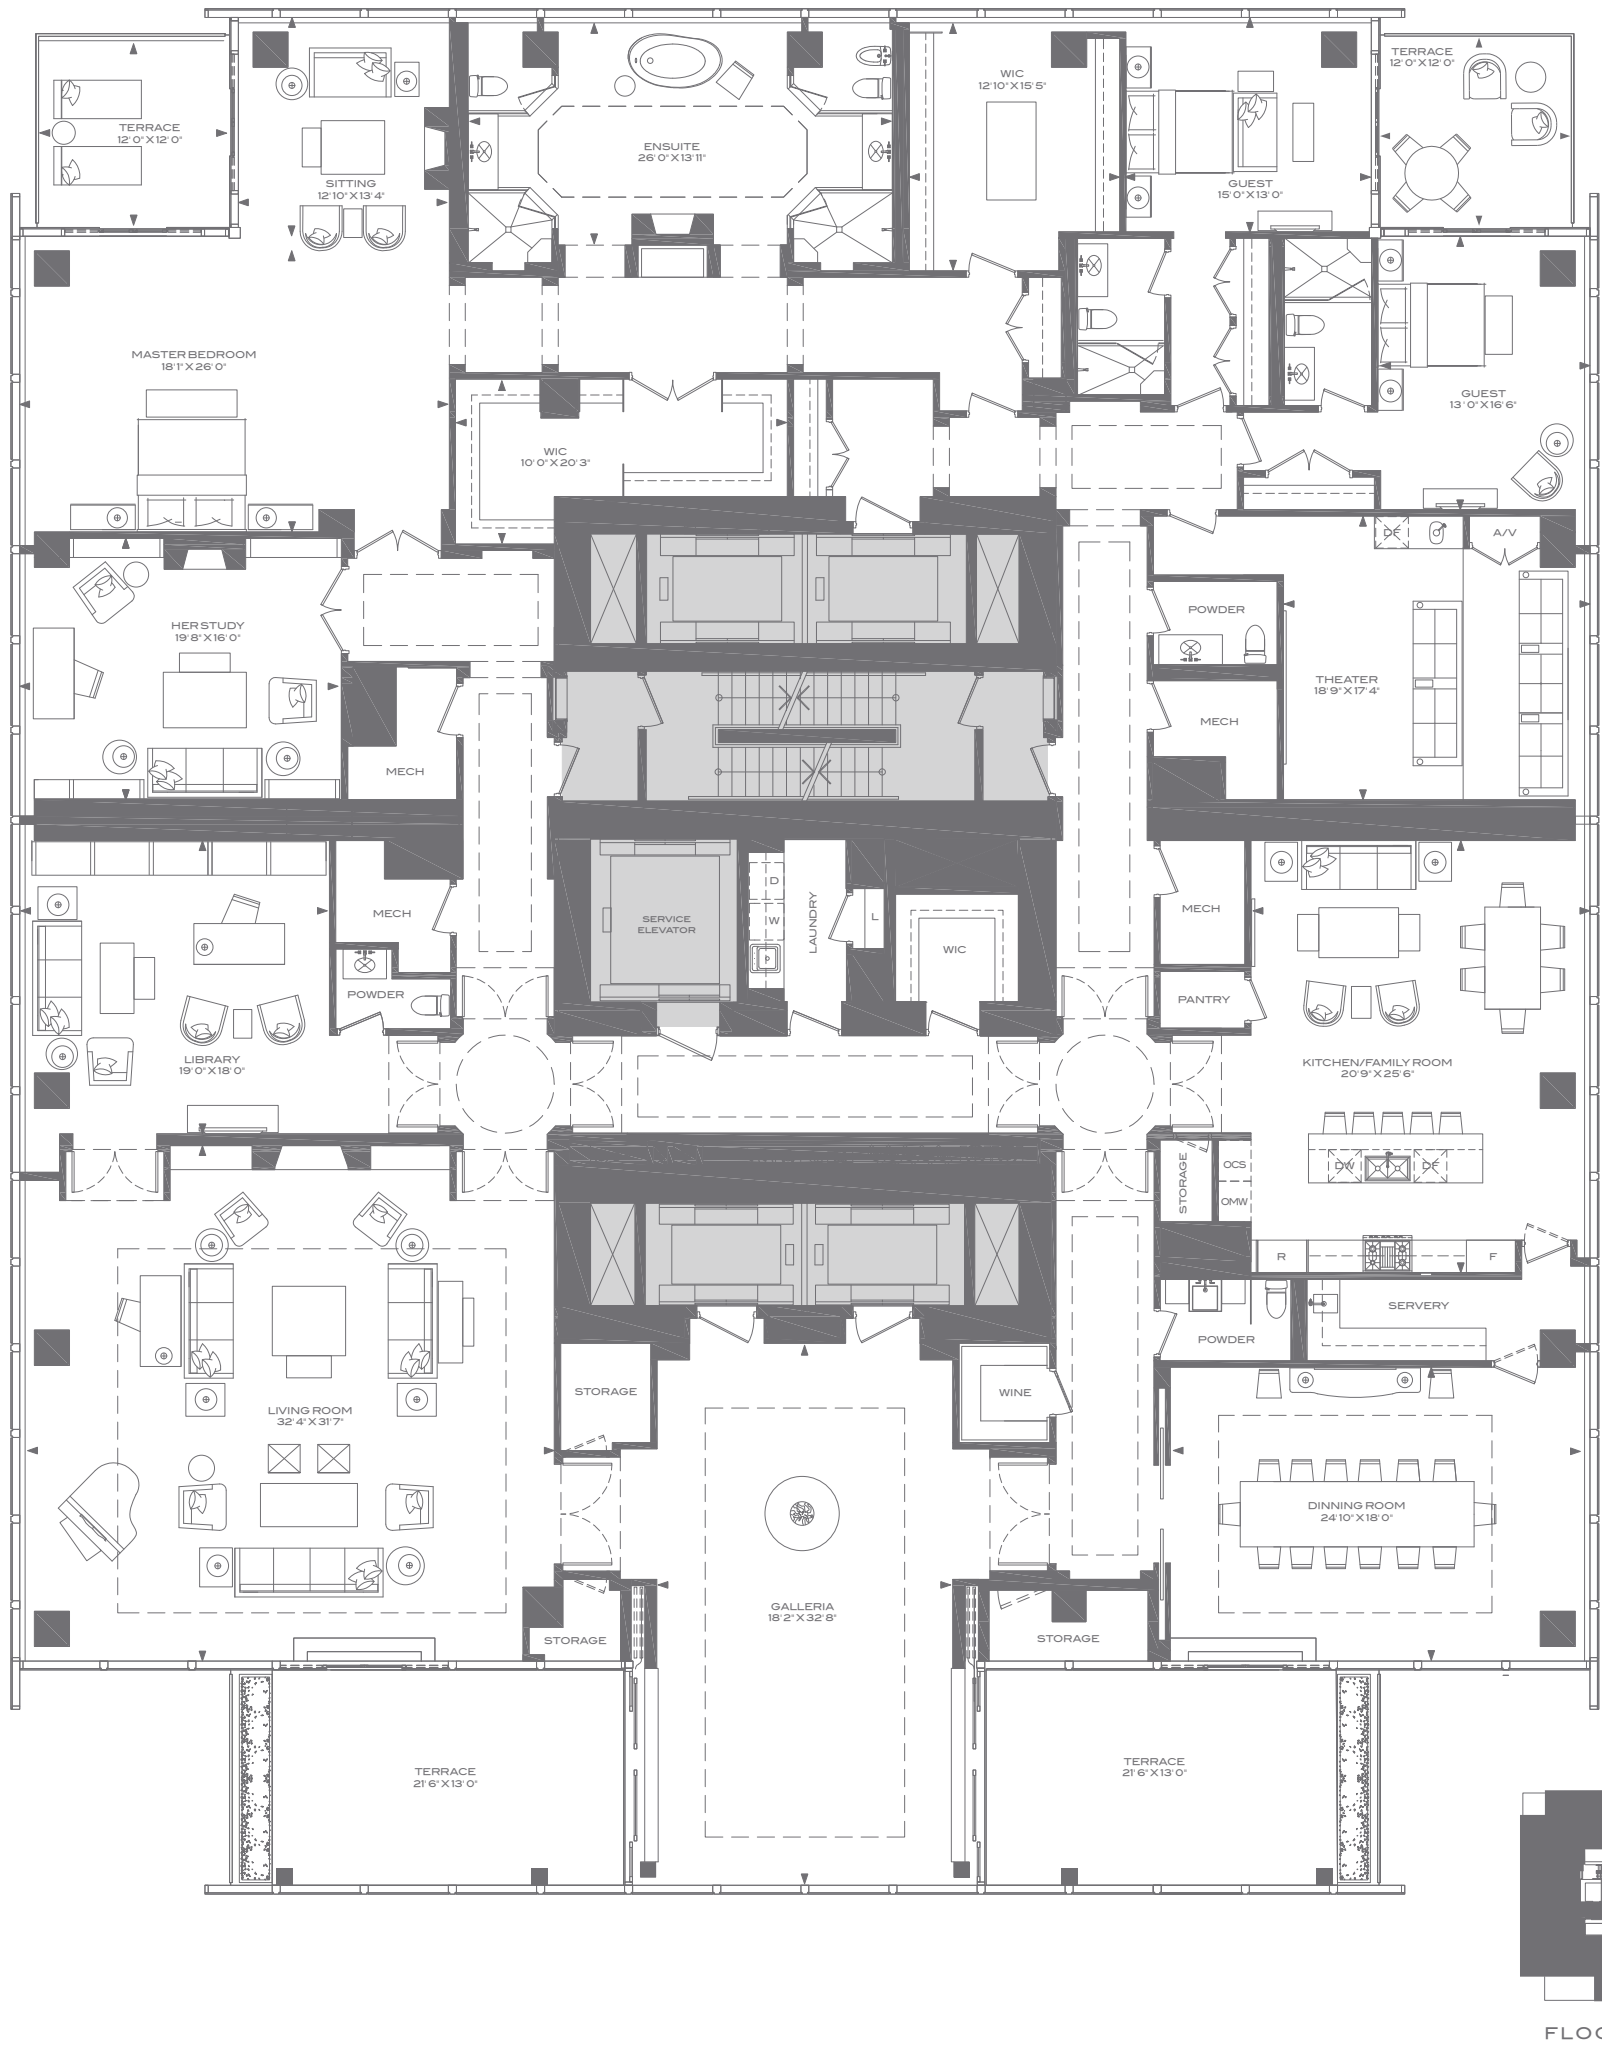

FOUR SEASONS
PRIVATE RESIDENCES
Toronto

PENTHOUSE RESIDENCE | WEST

THREE BEDROOM
9,038 SQUARE FEET

Presentation Gallery | 50 Scollard Street | Toronto, Canada | M5R 1E9 | 416.775.7500 | yorkvilleresidences.com

All illustrations are artist's concept. Details and dimensions are approximate only and actual useable floor space may vary from any stated areas or dimensions. Sizes and specifications are subject to change without notice. E. & O. E.